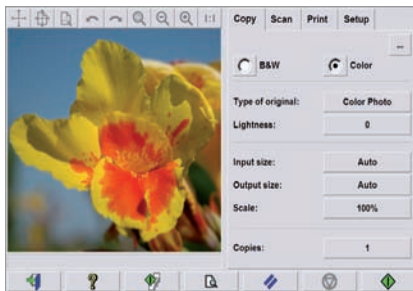

See more at www.contex.com

Ideal for multi-function systems solutions with an easy-to-navigate touch-screen

Designed to work with any Context scanner

Features

- Vivid, high-quality color copies
- Clean, clear monochrome copies
- Precise color matching
- Scan-to-file
- Print-from-file
- Touchscreen compatible
- Scan, Copy, and Print to network