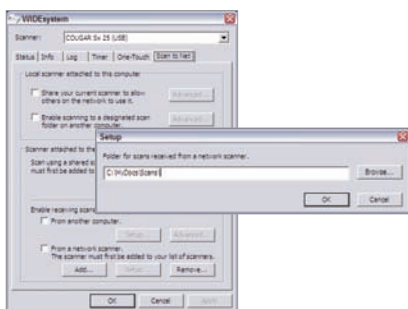

See more at www.contex.com

Ideal for multi-function systems solutions with an easy-to-navigate touch-screen

Designed to work with any Context scanner

Features

- Vivid, high-quality color copies
- Clean, clear monochrome copies
- Precise color matching
- Scan-to-file
- Print-from-file
- Touchscreen compatible
- Scan, Copy, and Print to network