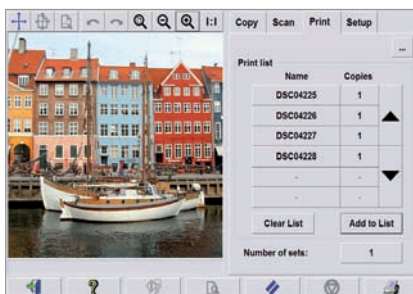

See more at www.contex.com

Ideal for multi-function systems solutions with an easy-to-navigate touch-screen

Designed to work with any Context scanner

Features

- Vivid, high-quality color copies
- Clean, clear monochrome copies
- Precise color matching
- Scan-to-file
- Print-from-file
- Touchscreen compatible
- Scan, Copy, and Print to network